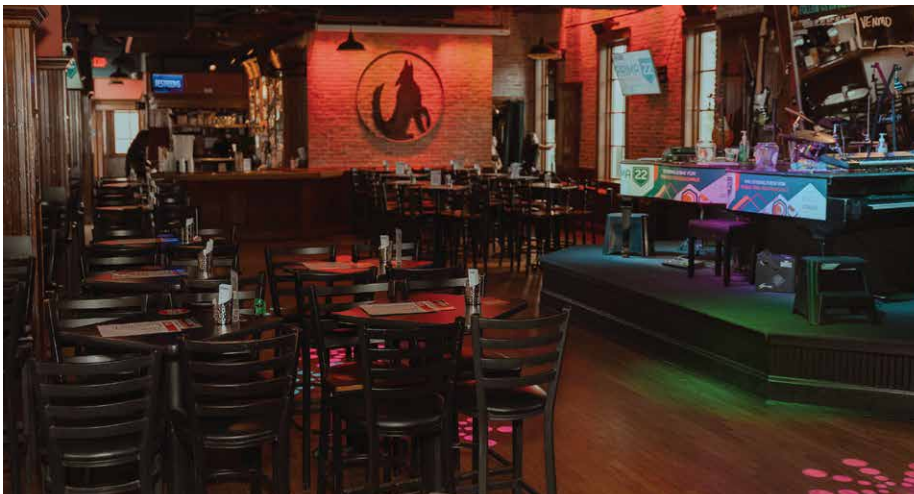

VENUE DETAILS

HOWL AT THE MOON SAN ANTONIO

111 WEST CROCKETT STREET, #201, SAN ANTONIO, TX 78205

CAPACITY

Howl San Antonio's 5120 square feet can accommodate up to 475 guests

FOOD & DRINK

Full Service Catering Available
Venue Houses 2 Full Service Bars