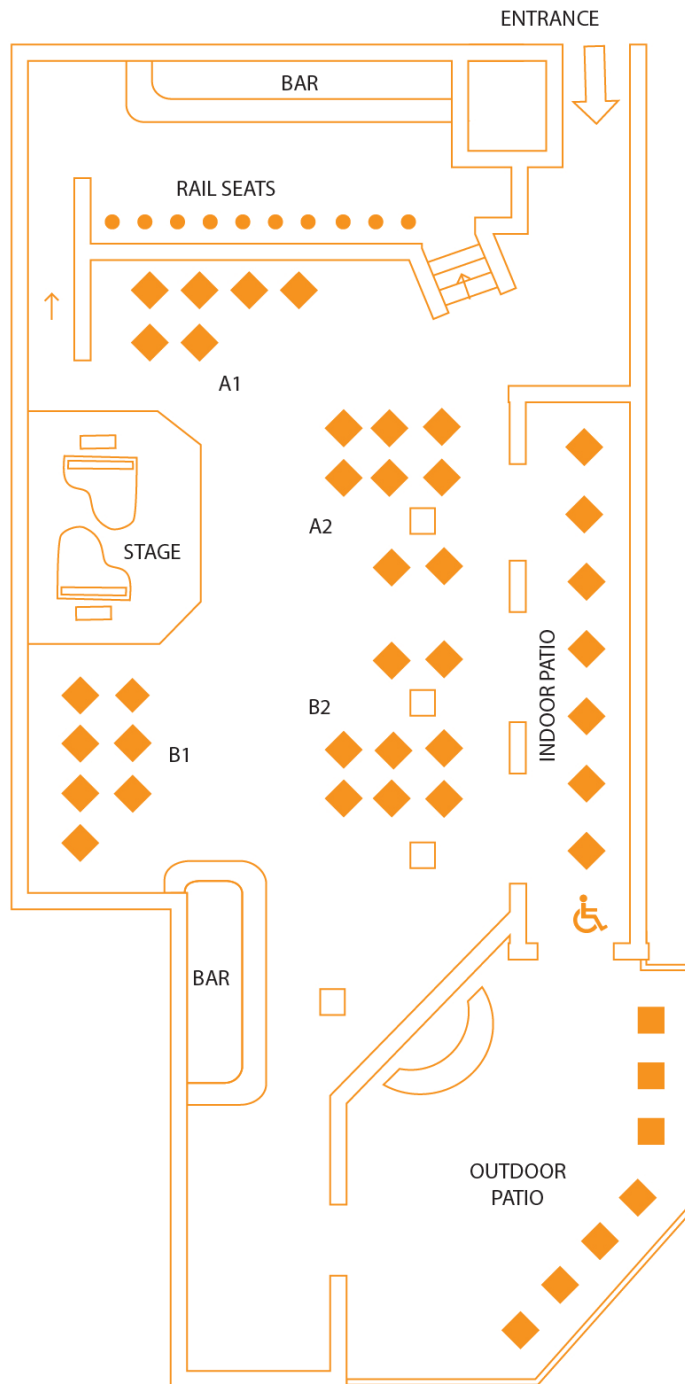

VENUE DETAILS

HOWL AT THE MOON SAN ANTONIO

111 WEST CROCKETT STREET, #201, SAN ANTONIO, TX 78205

CAPACITY

Howl San Antonio's 5120 square feet can accommodate up to 475 guests

FOOD & DRINK

Full Service Catering Available
Venue Houses 2 Full Service Bars

OPTIONAL AMMENITIES

Specialty Cocktail, Ice Sculpture, Slideshow
Custom Song, Coat Check + More!

Talk to your sales manager for more details!

NEARBY LANDMARKS

We are located on the Street Level of the San Antonio River Walk!

- Convention Center: 0.3 miles
- Airport: 9.37 miles
- Alamo: 0.24 miles
- Alamodome: 1.24 miles
- AT&T Center: 5.41 miles
- Tower of the Americas: 1.05 miles
- Market Square: 1.04 miles
- La Villita: 0.21 miles

FLEXIBLE FLOORPLAN

Howl San Antonio's initial floor plan is as follows, but is completely flexible and **can be customized to your needs!**

BRANDING

Elevate your *unforgettable night out* with your brand throughout our venue!