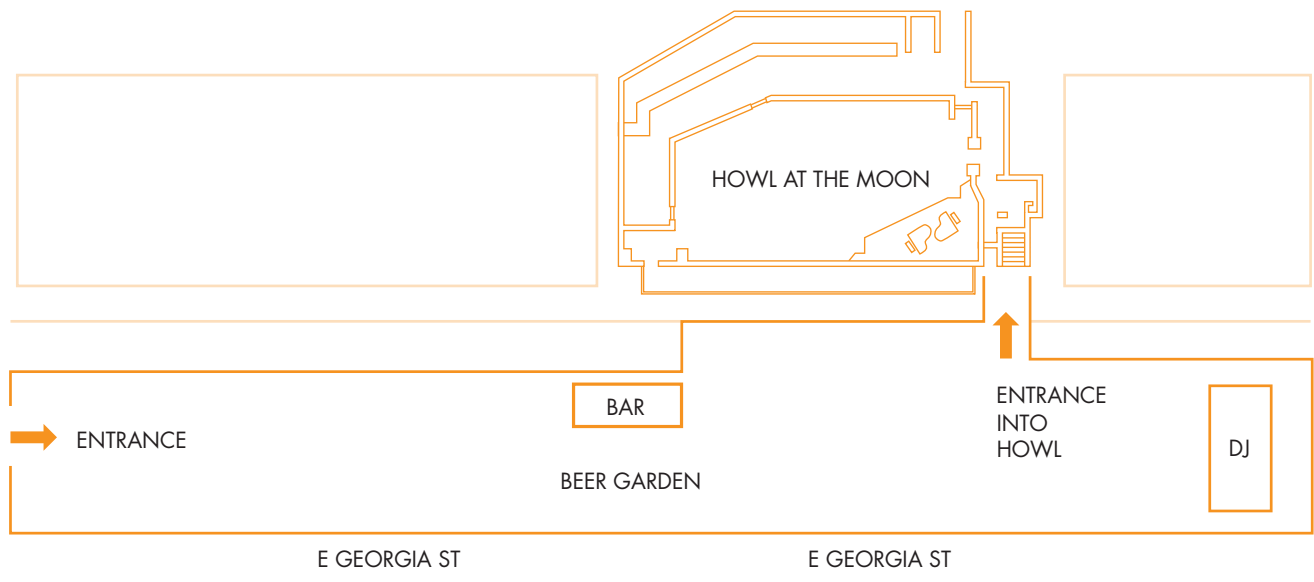

CLOROX

OUR EVENTS GO BEYOND OUR DOORS

AVAILABLE FOR EVENTS OF 450+ GUESTS

BEER GARDEN

ACCOMMODATES UP TO 1,000 GUESTS!

Turn Georgia Street into your personal Beer Garden located directly in front of Howl! Customize the space with branding options, heat & tent options, picnic tables, high tops, mobile bars, food trucks, interactive entertainment or a live DJ!