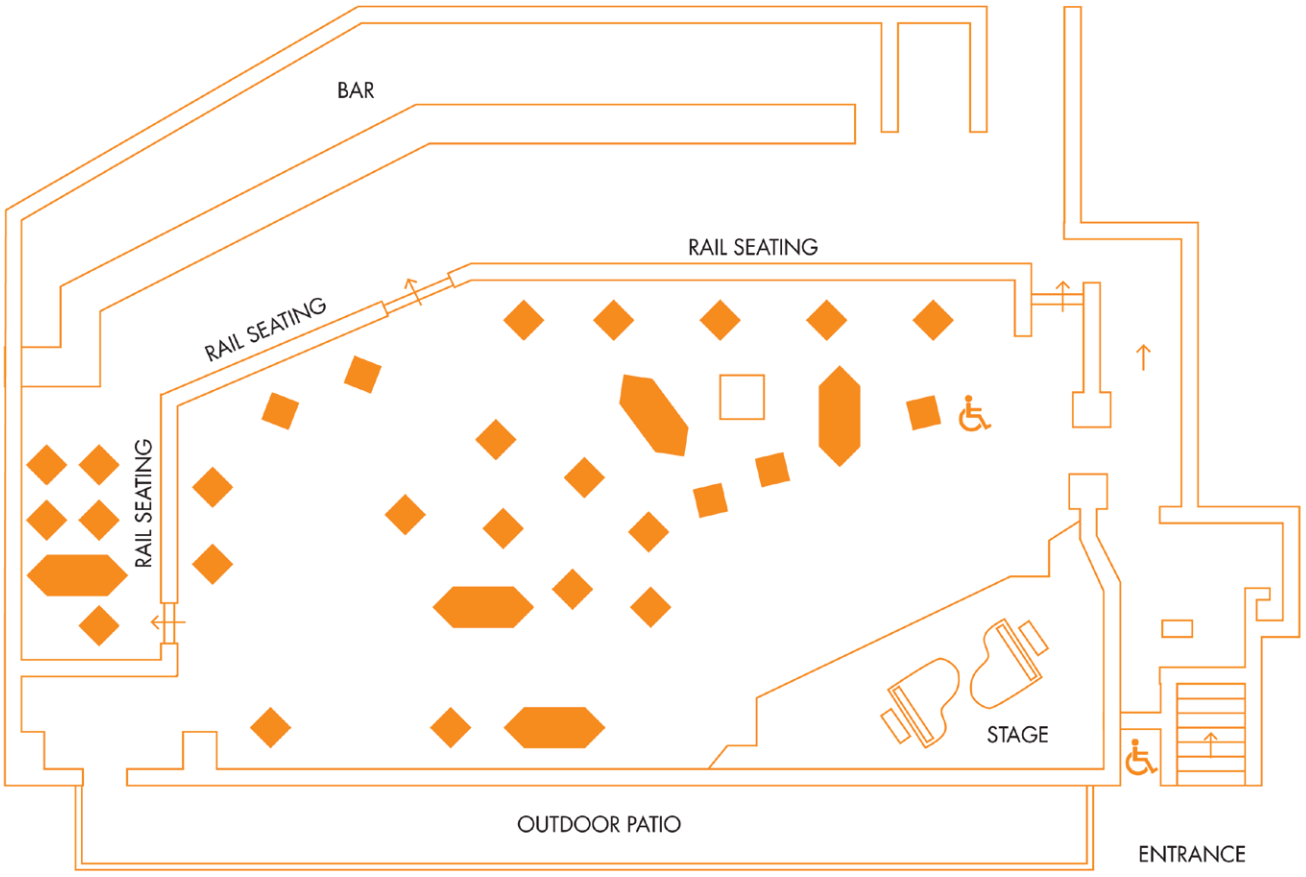

CAPACITY

Howl Indy's 5000 square feet can accommodate up to 343 guests in the bar area, and up to 49 in the balcony

we recommend...

GROUPS OF 10-20 >> Reserved Seating

GROUPS OF 25-50 >> Exclusive use of the Moon Deck

Talk to your sales manager for more details!

NEARBY LANDMARKS

- Indiana Convention Center: 0.6 miles
- Bankers Life Fieldhouse: 0.07 miles
- Monument Circle: 0.45 miles
- Victory Field: 0.89 miles
- Lucas Oil Stadium: 1.37 miles
- The Canal: 2.06 miles

FLEXIBLE FLOORPLAN

Howl Indy's initial floor plan is as follows, but is completely flexible and **can be customized to your needs!**

BRANDING

Elevate your *unforgettable night out* with your brand throughout our venue!