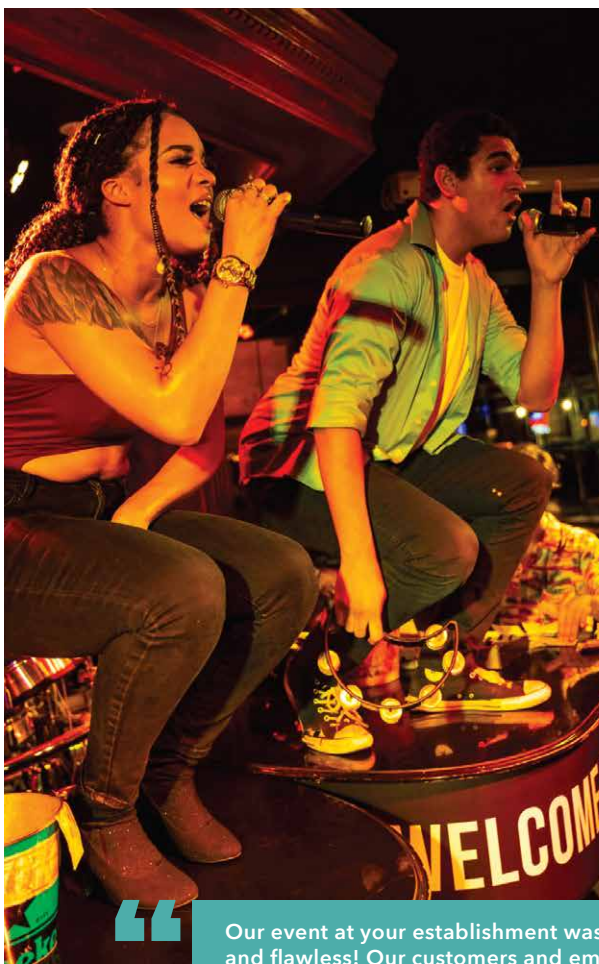

THE SHOW

Howl at the Moon is the total entertainment experience!

Our high energy show is centered around dance hits and party anthems that will get your guests dancing in no time. It's more than just pianos - our entertainers incorporate drums, guitars and other instruments that get all the performers and guests on stage! Howl at the Moon provides an atmosphere for your guests to dance and socialize resulting in a night they'll never forget.

Check out a sample of what you'll hear at Howl by viewing videos of our favorite performances on our website! howlatthemoon.com/the-show

Our event at your establishment was absolutely wonderful and flawless! Our customers and employees had a howling good time:) - Amy P.