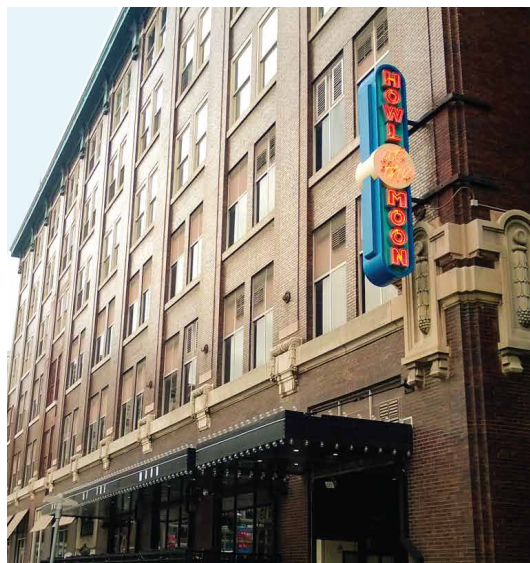

Everyone loved the food and the talent. I will be sure to recommend Howl for as many of our events as possible." -Thomas S.

VENUE DETAILS

HOWL AT THE MOON INDIANAPOLIS

20 EAST GEORGIA STREET, INDIANAPOLIS, IN 46204