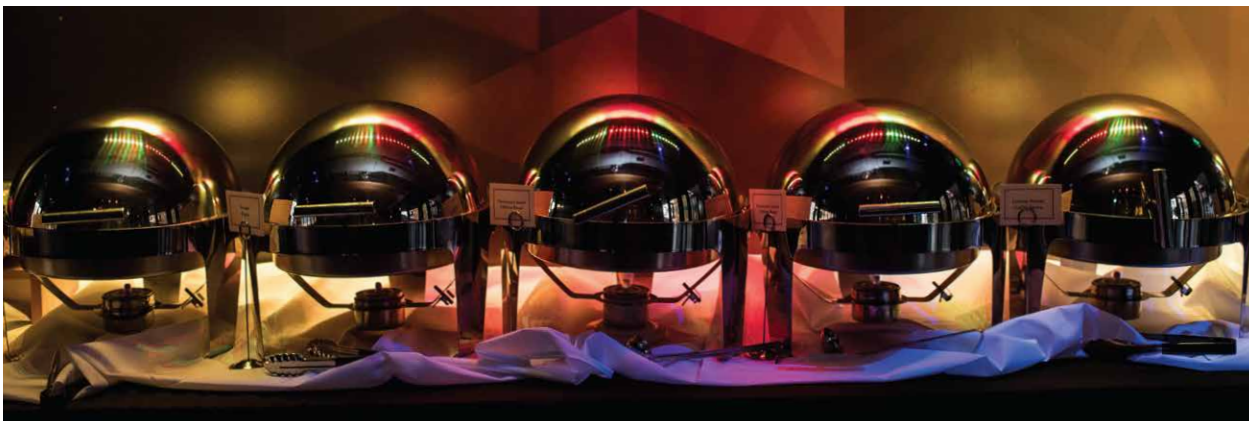

THE SHOW

Howl at the Moon is the total entertainment experience!

Our high energy show is centered around dance hits and party anthems that will get your guests dancing in no time. It's more than just pianos - our entertainers incorporate drums, guitars and other instruments that get all the performers and guests on stage! Howl at the Moon provides an atmosphere for your guests to dance and socialize resulting in a night they'll never forget.