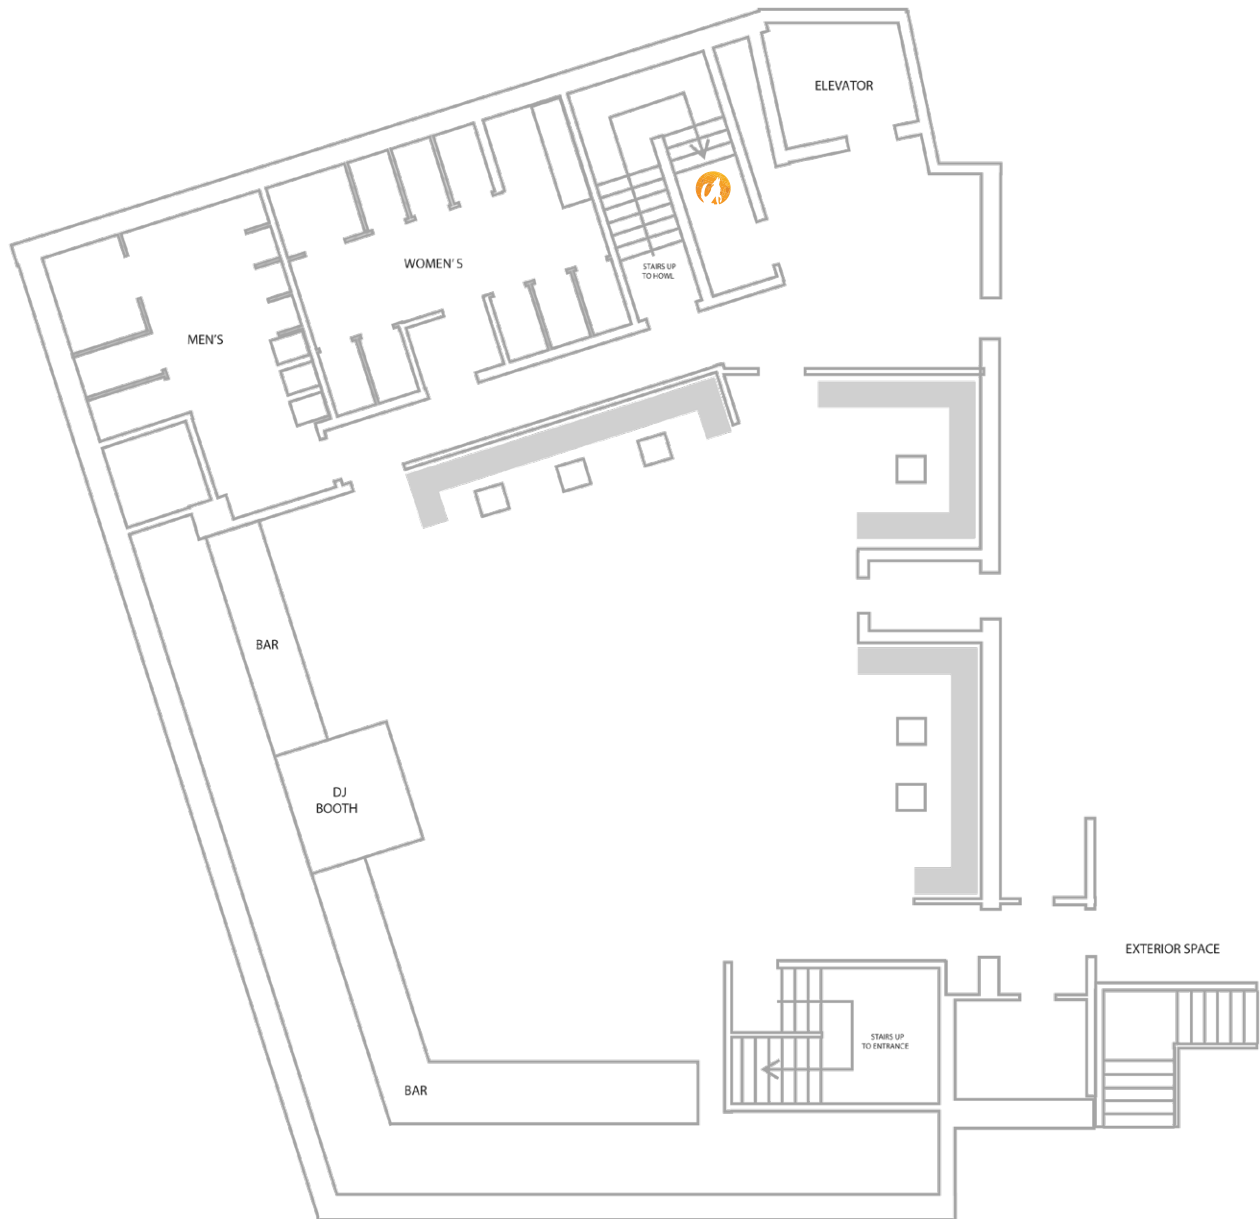

DOWN FLOORPLAN

Howl Boston is also connected to the Down nightclub!