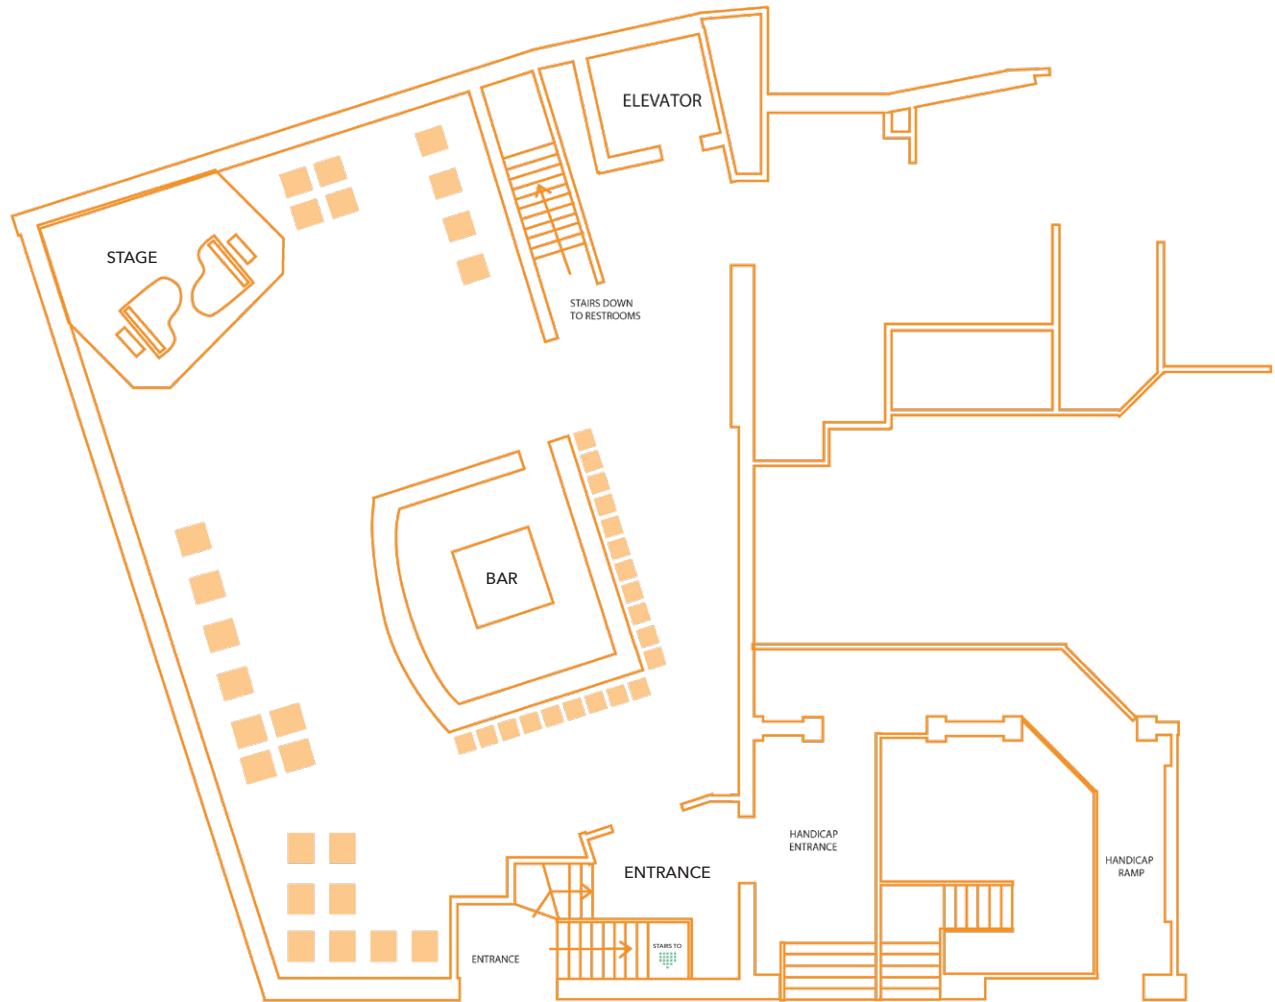

NEARBY LANDMARKS

- Distance to BCEC: 1.3 miles
- Distance to Hynes: 1.9 miles

FLEXIBLE FLOORPLAN

Howl Boston's initial floor plan is as follows, but is completely flexible and **can be customized to your needs!**